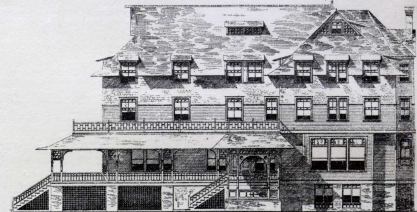

HOTEL CARTERET.