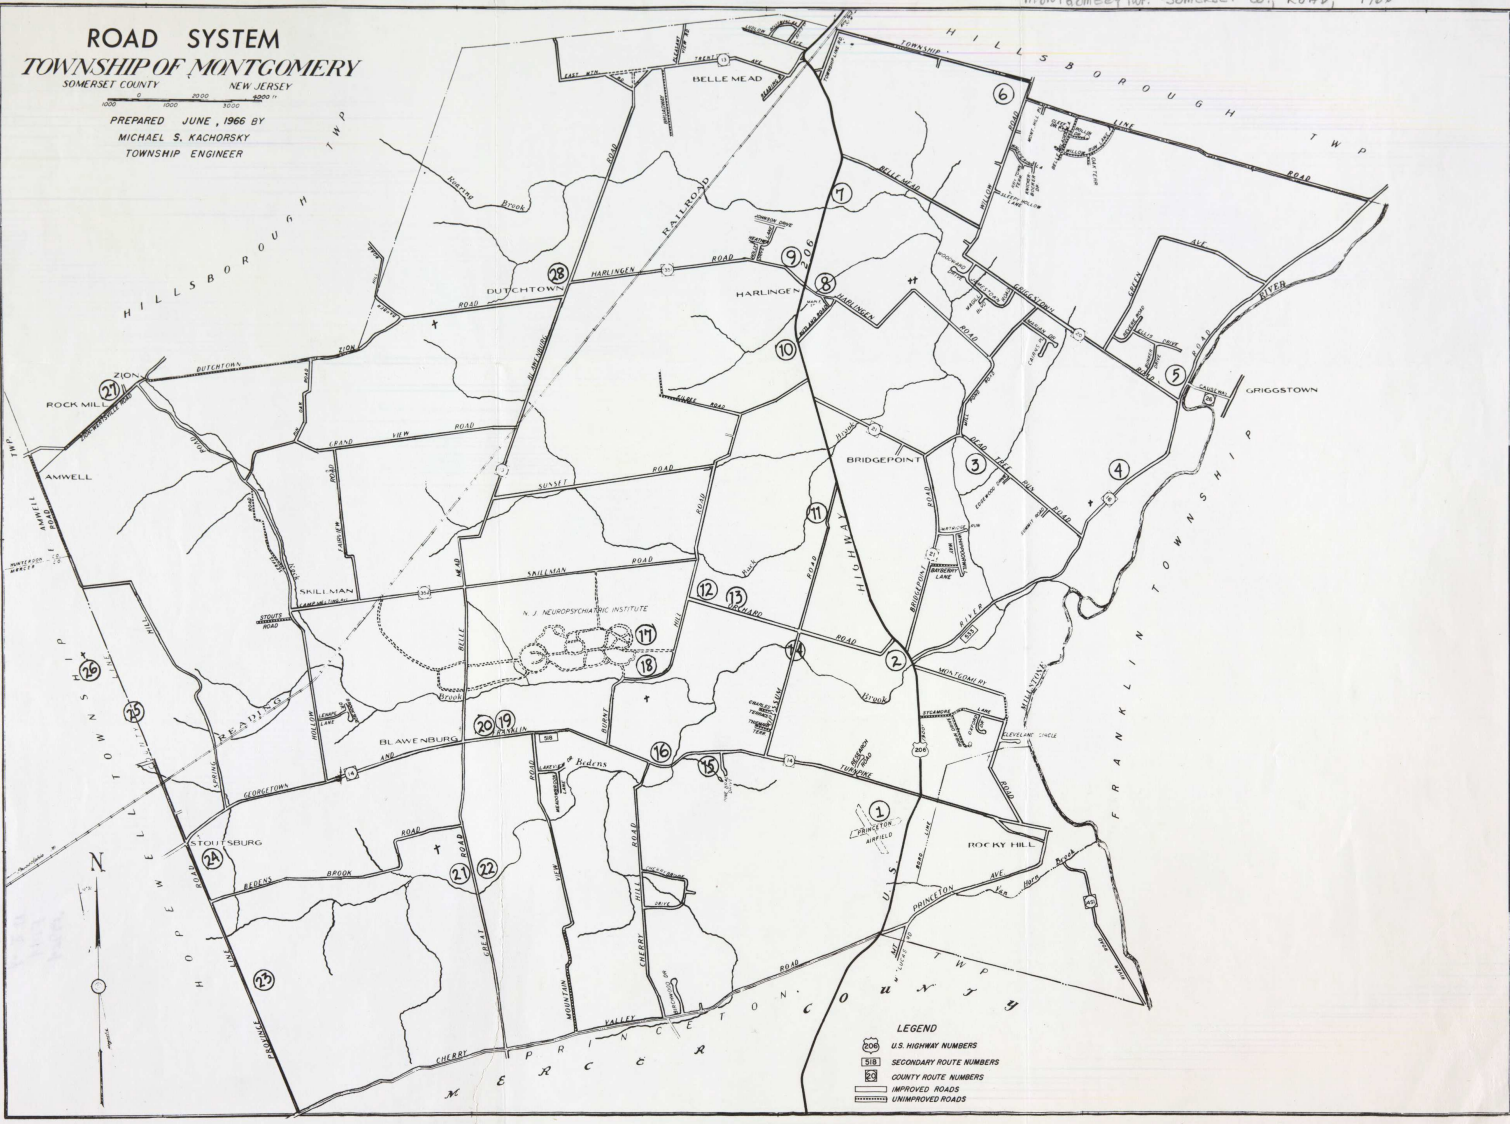

MONTGOMERY TWP. - SOMERSET CO., ROAD, 1966

ROAD SYSTEM TOWNSHIP OF MONTGOMERY

SOMERSET COUNTY NEW JERSEY

PREPARED JUNE, 1966 BY
MICHAEL S. KACHORSKY
TOWNSHIP ENGINEER

MP/3813/S60/213/1966 AA