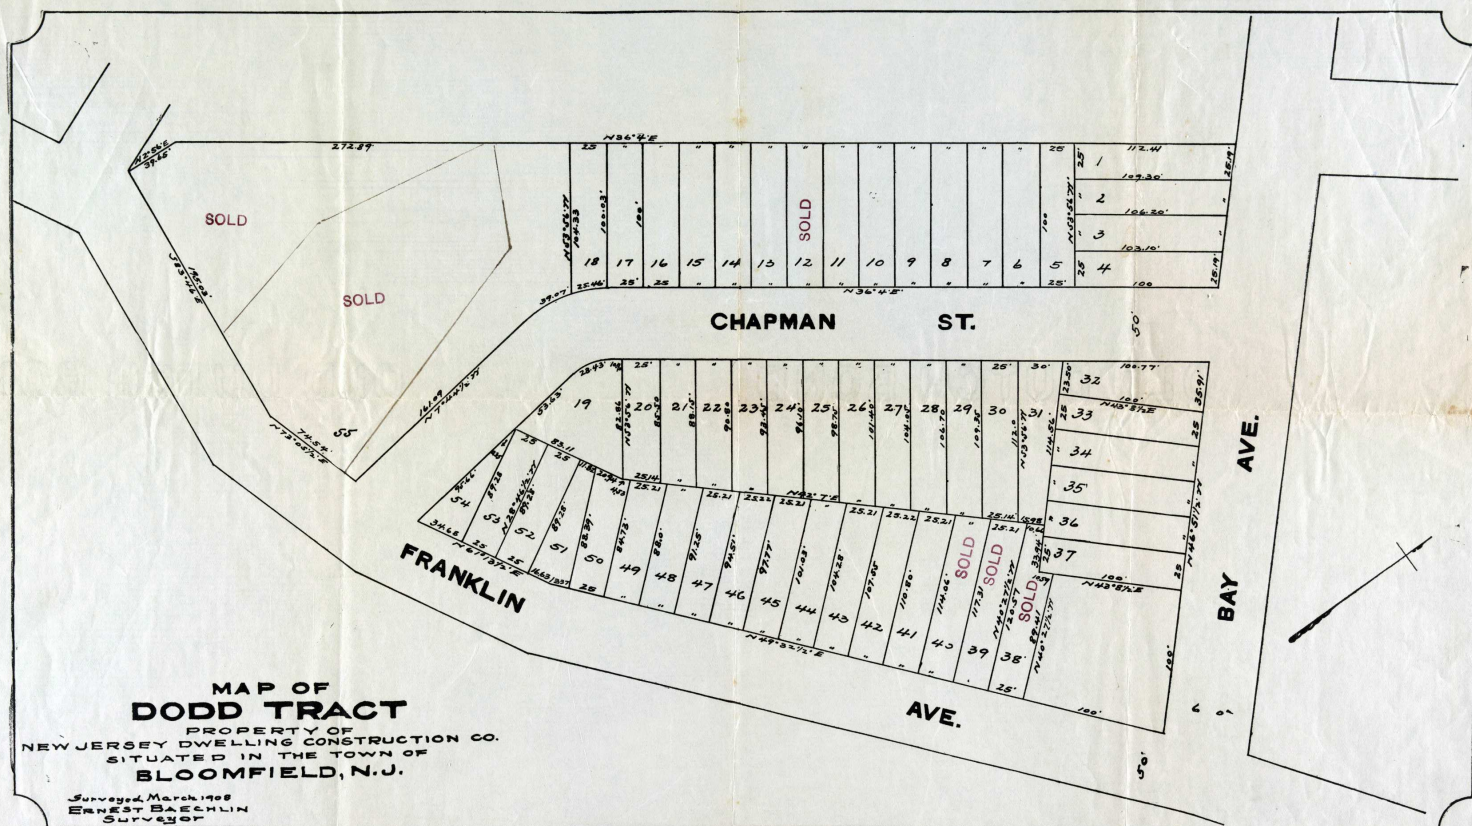

Lots from \$250 up

Good Location

All Lots Restricted

10 Per Cent Cash, Balance Easy Monthly Payments.

Titles Guaranteed.

5c FARE TO NEWARK

MAP OF
DODD TRACT
 PROPERTY OF
 NEW JERSEY DWELLING CONSTRUCTION CO.
 SITUATED IN THE TOWN OF
BLOOMFIELD, N.J.

Surveyed March 1908
 ERNEST BAECHLIN
 Surveyor

H. C. BEACH, Agent
 44 BAY AVE., BLOOMFIELD, N. J.
 OR 800 BROAD STREET
 NEWARK, N. J.

New Jersey Dwelling Construction Co.

OWNERS

188 MARKET STREET, NEWARK, N. J.