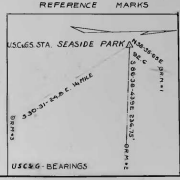

NEW JERSEY STATE - ERA
174
OCE
RIBBING, STEAK & WAITING SURVEY
COUNTY - OCEAN
PROJECT - 192198
TOWN - BARNEGAT
DRAWN BY - [Name]
SHEET NO. 11 OF 11 - FIELD BOOK - 7
COUNTY FILE NO. -

BOOK - 1 -