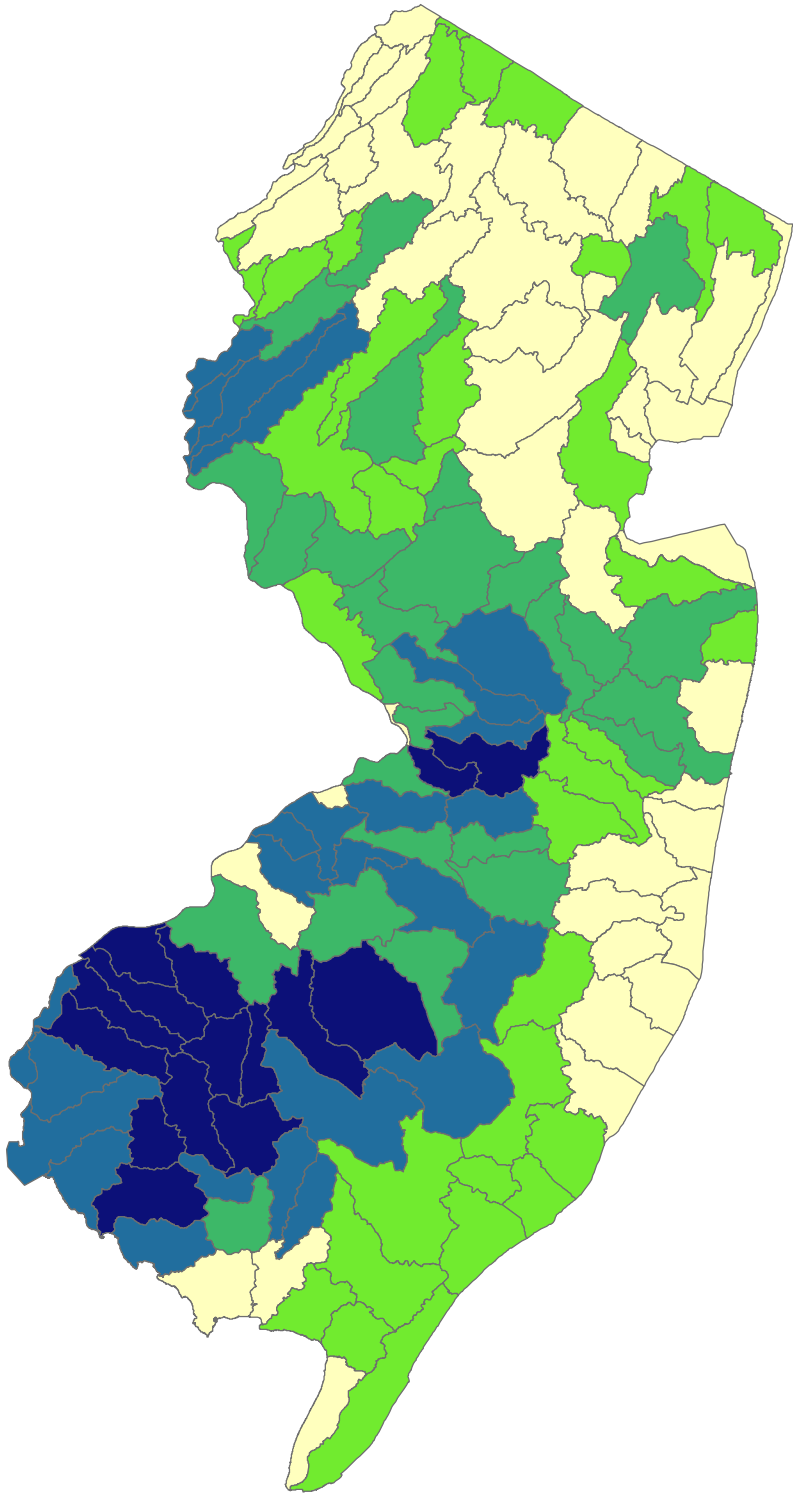

1988 Agricultural Pesticide Use by Watershed (lbs/acre)

NJ Department of Environmental Protection
Pesticide Control Program

Amount of Pesticide Applied
Lbs active ingredient / Acre