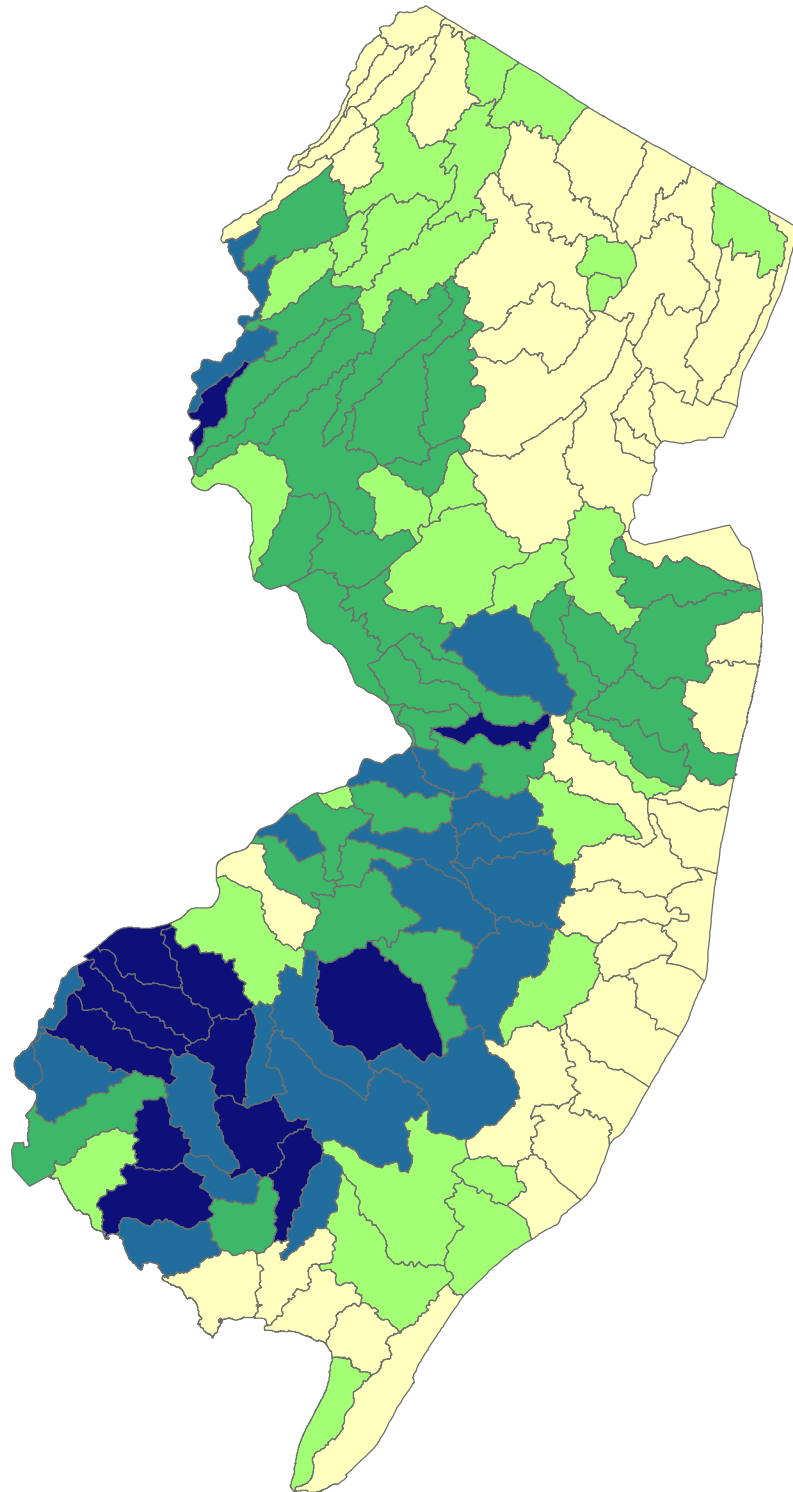

1997 Agricultural Pesticide Use by Watershed (lbs/acre)

NJ Department of Environmental Protection
Pesticide Control Program

Amount of Pesticide Applied
Lbs active ingredient / Acre