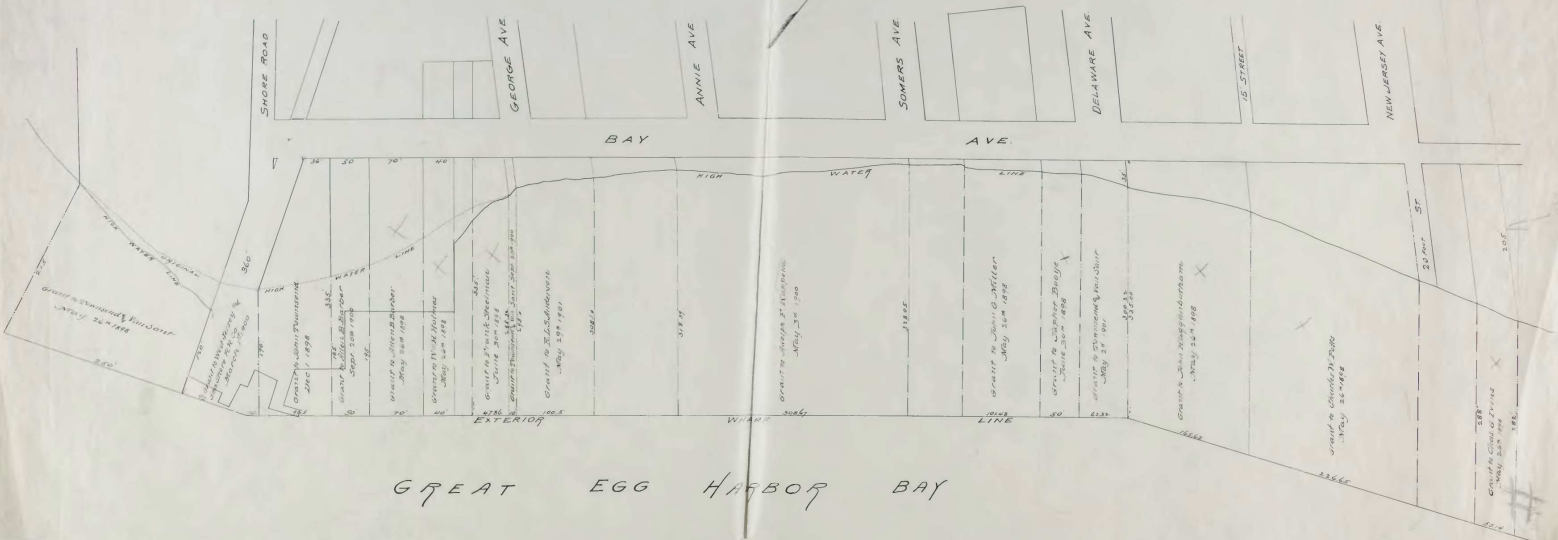

24-26

MAP OF
SOMERS POINT, N. J.
 SHOWING RIPARIAN GRANTS
 SCALE 1"=50'
 1901

GREAT EGG HARBOR BAY