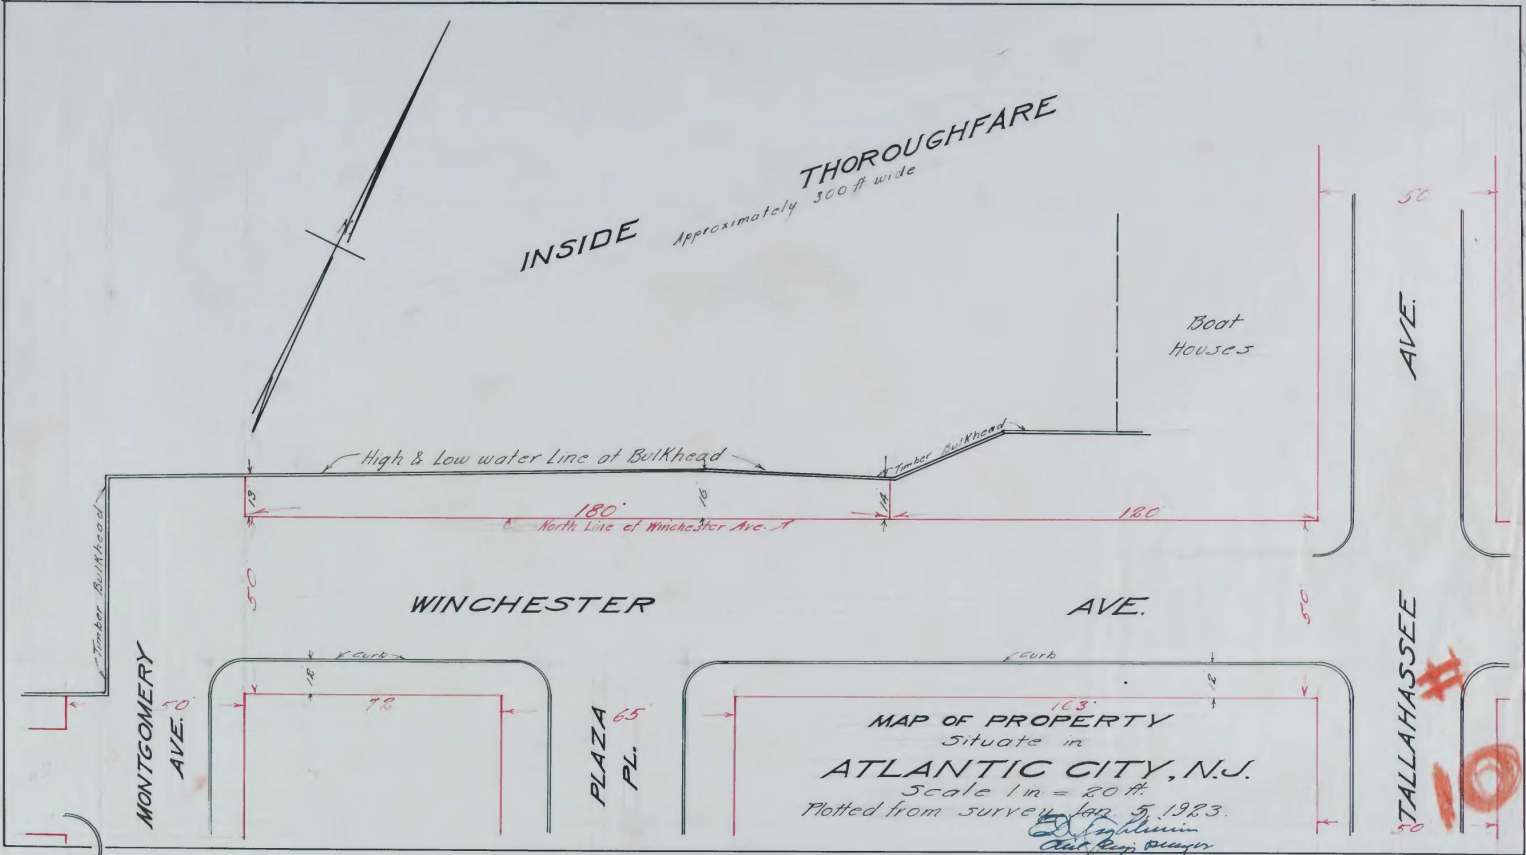

INSIDE THOROUGHFARE
Approximately 300 ft wide

Boat Houses

WINCHESTER AVE.

AVE.

AVE.

TALLAHASSEE

MONTGOMERY AVE.

PLAZA PL.

MAP OF PROPERTY Situate in ATLANTIC CITY, N.J.

Scale 1 in = 20 ft. Plotted from survey Jan. 5, 1923.

D. J. [Signature]
City Engineer

File at City Office - Jan. 19, 1923 by James S. Allen - 115