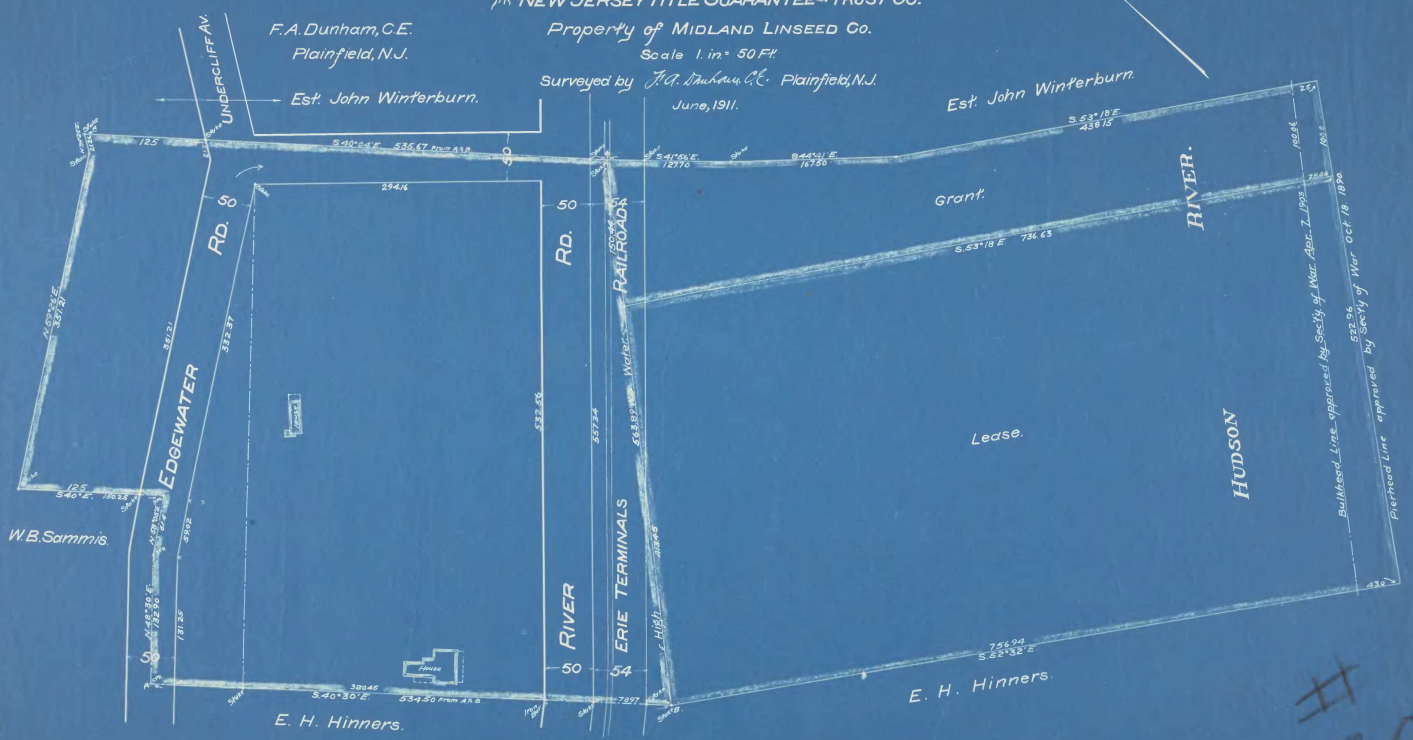

G. 15146

Survey in the
Borough of Edgewater, Bergen Co., N.J.

Made for
THE NEW JERSEY TITLE GUARANTEE TRUST CO.

F.A. Dunham, C.E.
Plainfield, N.J.

Property of MIDLAND LINSEED CO.
Scale 1 in. = 50 Ft.

Est. John Winterburn.

Surveyed by F.A. Dunham, C.E. Plainfield, N.J.
June, 1911.

Est. John Winterburn.

Grant.

Lease.

HUDSON RIVER.

W.B. Sammis

E. H. Hinners.

E. H. Hinners.