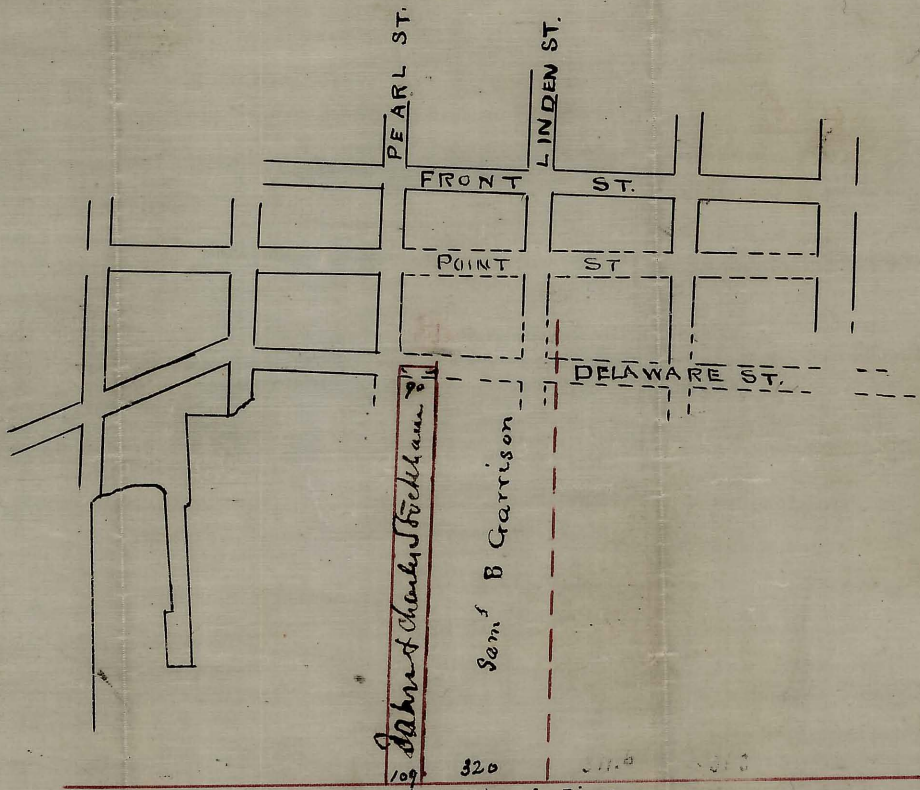

*Stoddard
Garrison
Cannon
the*

Exterior Wharf Line

DELAWARE RT.

COMBOD-43